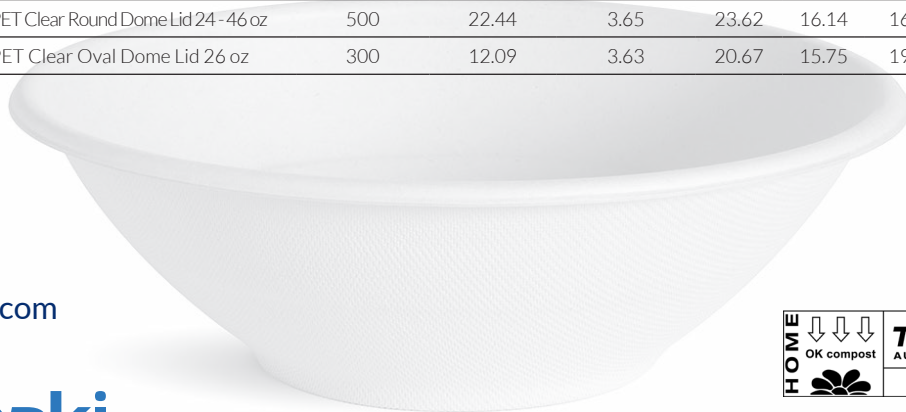

Sustainable Features

- Made from a mix of bamboo and bagasse, a by-product of the sugarcane harvesting process.
- *Envirable*® molded fiber bowls are BPI-Certified and TUV HOME compostable.
- Produced with natural fibers from annually renewable resources.
- Lids made from recyclable PET #1. Check locally; may not be recycled in your area.

Bowls

Item	Item Description	Case Pack	Case Weight	Case Cube	Case Dimensions			Pallet	
					Length	Width	Height	Ti	Hi
68072	<i>Envirable</i> ® Molded Fiber Bowl 24 oz	500	25.35	1.26	16.93	15.95	8.07	6	8
68073	<i>Envirable</i> ® Molded Fiber Bowl 32 oz	500	28.66	1.68	15.95	11.42	15.95	9	5
68074	<i>Envirable</i> ® Molded Fiber Bowl 40 oz	500	34.17	1.61	21.65	15.95	8.07	4	9
68075	<i>Envirable</i> ® Molded Fiber Bowl 46 oz	500	39.68	2.43	16.93	15.75	15.75	6	5
68076	<i>Envirable</i> ® Molded Fiber Oval Bowl 26 oz	300	16.71	1.89	16.54	9.65	20.47	10	4

Lids

Item	Item Description	Case Pack	Case Weight	Case Cube	Case Dimensions			Pallet	
					Length	Width	Height	Ti	Hi
68077	<i>Envirable</i> ® PET Clear Round Dome Lid 24 - 46 oz	500	22.44	3.65	23.62	16.14	16.54	5	6
68078	<i>Envirable</i> ® PET Clear Oval Dome Lid 26 oz	300	12.09	3.63	20.67	15.75	19.29	6	5